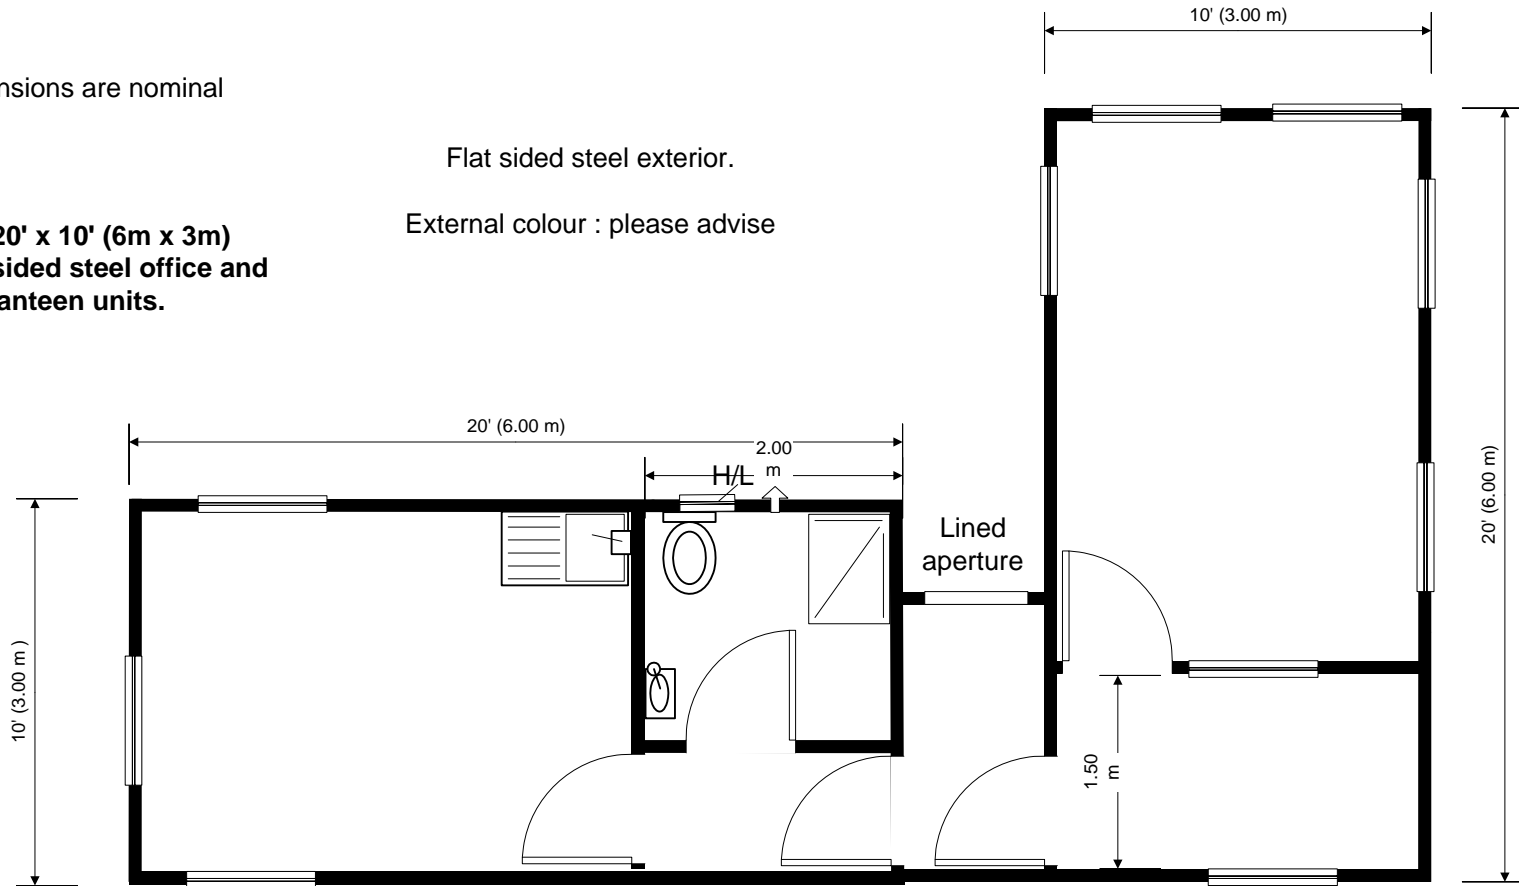

All dimensions are nominal

**2 No. 20' x 10' (6m x 3m)  
New flat sided steel office and  
canteen units.**

Flat sided steel exterior.

External colour : please advise

**Sevenside Relocatable Systems Ltd,  
Lone Tree Depot, Whimsey Ind. Est., Cinderford,  
Glos., GL14 3JA. 01594 821008**